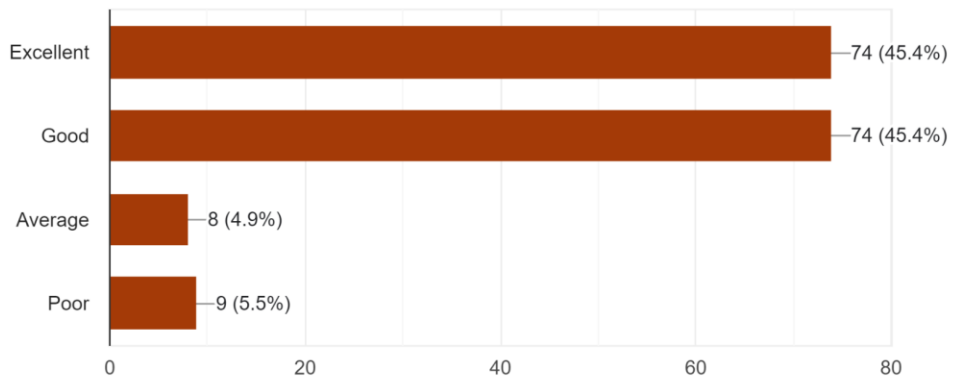

ALUMNI FEEDBACK ON CURRICULUM

Bhima Bhoi College, Rairakhol

Teaching

163 responses

Teaching Aids

163 responses

Curriculum

163 responses

Guest Lecture

163 responses

Test / Exam Evaluation system

163 responses

Research facilities

163 responses

Lab facilities

163 responses