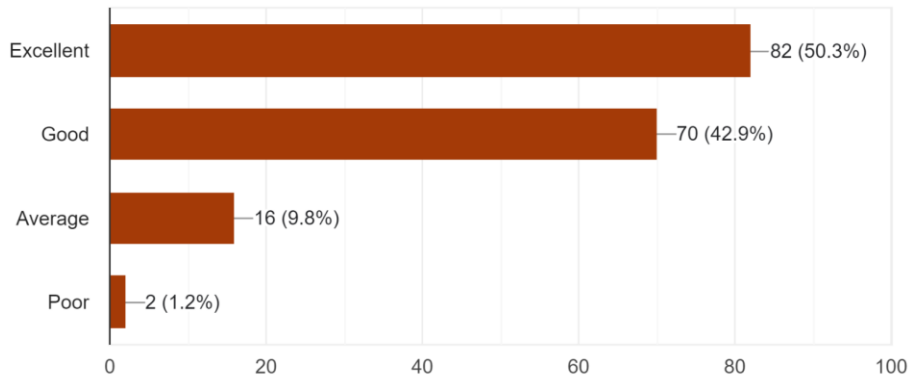

ALUMNI FEEDBACK ON CURRICULUM

Bhima Bhoi College, Rairakhol

Teaching

163 responses

Teaching Aids

163 responses

Curriculum

163 responses

Guest Lecture

163 responses

Test / Exam Evaluation system

163 responses

Research facilities

163 responses

Lab facilities

163 responses