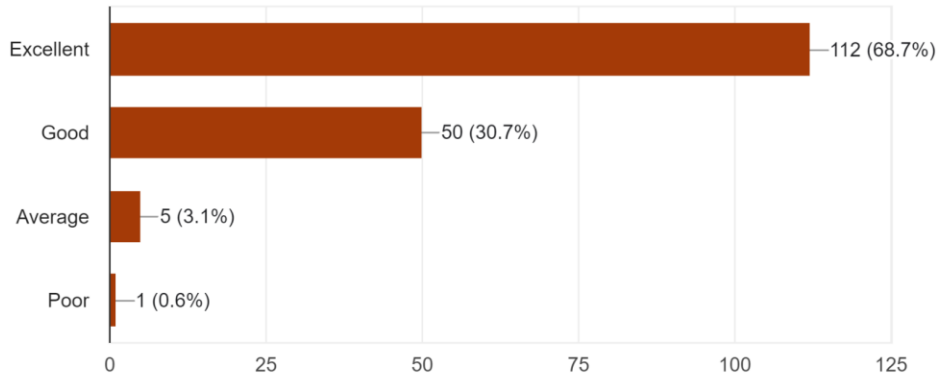

ALUMNI FEEDBACK ON CURRICULUM

Bhima Bhoi College, Rairakhol

Teaching

163 responses

Teaching Aids

163 responses

Curriculum

163 responses

Guest Lecture

163 responses

Test / Exam Evaluation system

163 responses

Research facilities

163 responses

Lab facilities

163 responses