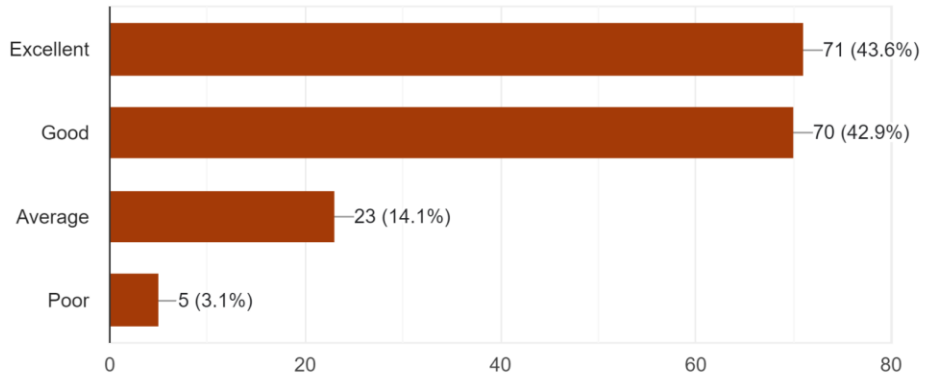

ALUMNI FEEDBACK ON CURRICULUM

Bhima Bhoi College, Rairakhol

Teaching

163 responses

Teaching Aids

163 responses

Curriculum

163 responses

Guest Lecture

163 responses

Test / Exam Evaluation system

163 responses

Research facilities

163 responses

Lab facilities

163 responses