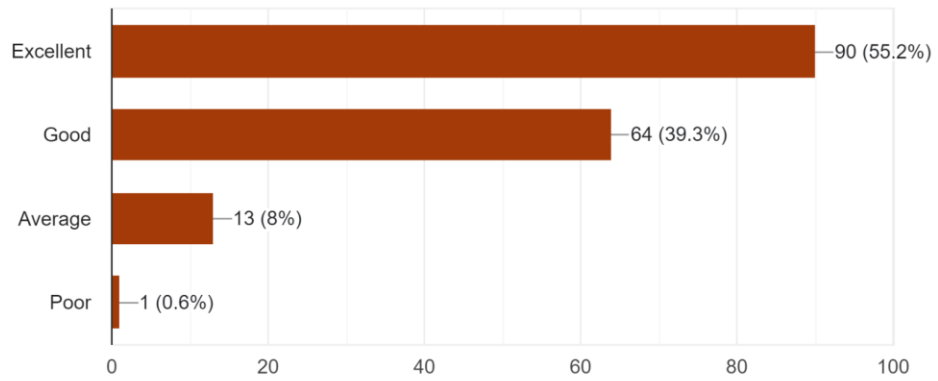

ALUMNI FEEDBACK ON CURRICULUM

Bhima Bhoi College, Rairakhol

Teaching

163 responses

Teaching Aids

163 responses

Curriculum

163 responses

Guest Lecture

163 responses

Test / Exam Evaluation system

163 responses

Research facilities

163 responses

Lab facilities

163 responses